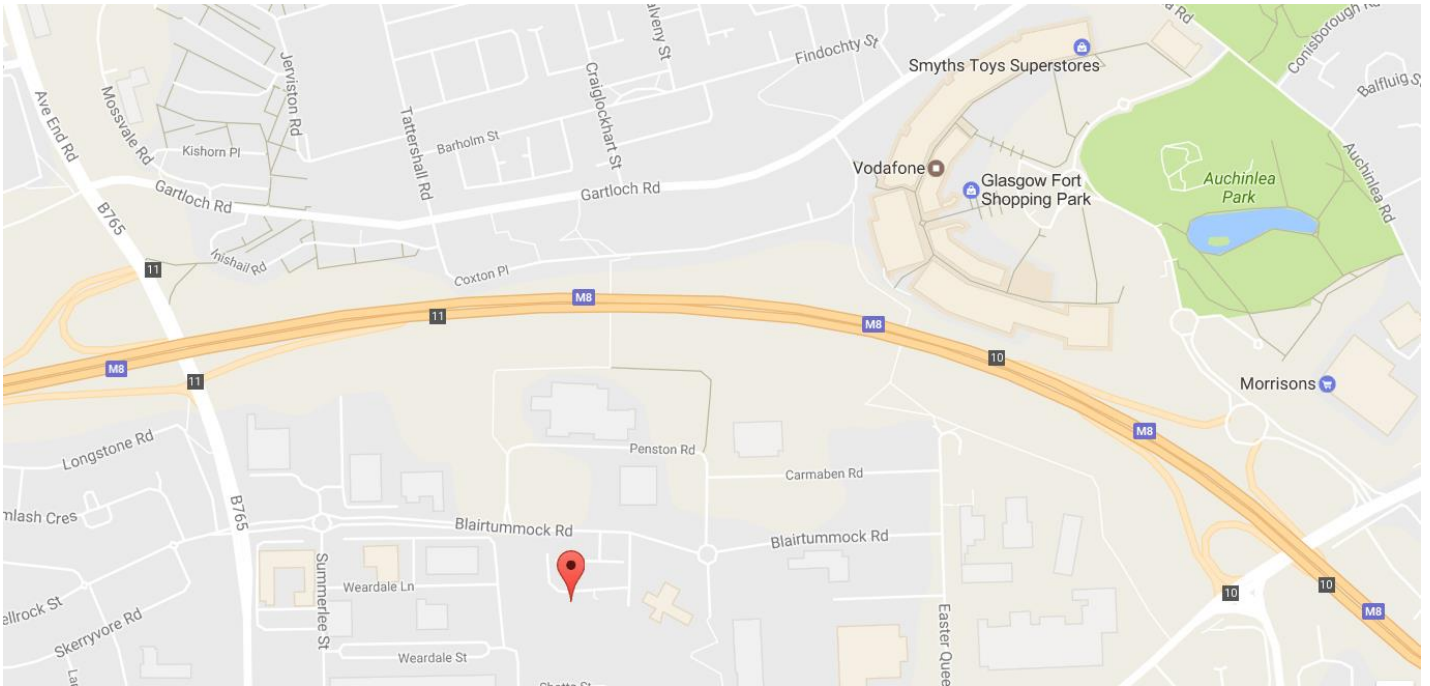

## How to find us

**Between M8 Junction 10 (from east) and Junction 11 (from west)**

From Blairtummock Road turn into Lonmay Road, then follow round to the right into Lonmay Drive, then First left into Lonmay Place. Please do not park in a numbered space (it annoys the neighbours).

**We are here**

**Please call 0141 237 6700 if you get lost.**